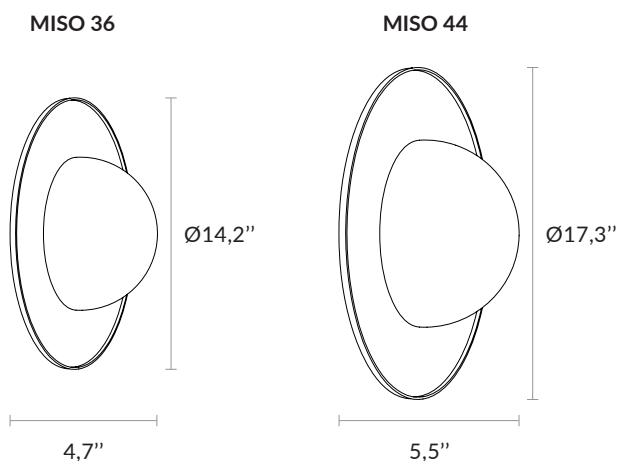

US PRODUCT SHEET

MISO

Non contractual picture

AAE MISO US FP

AE
Alain Ellouz
.paris

Type	Wall light (UL CERTIFIED)
Environment	Indoor
Material	Alabaster and polished gold
Socket	E12
Recommended bulb	E12 LED bulb - 2700K - 4,5W - 400 lm - Dimmable
Voltage	120 V (US)
Reference	MISO 36 : COL-0137 MISO 44 : COL-0139

Dimensions :

Weight :

7 lb / 3,2 Kg

9 lb / 4 Kg

METAL PLATING FINISH

WALL MOUNTING FINISH

Polished gold
ref : dcl-010